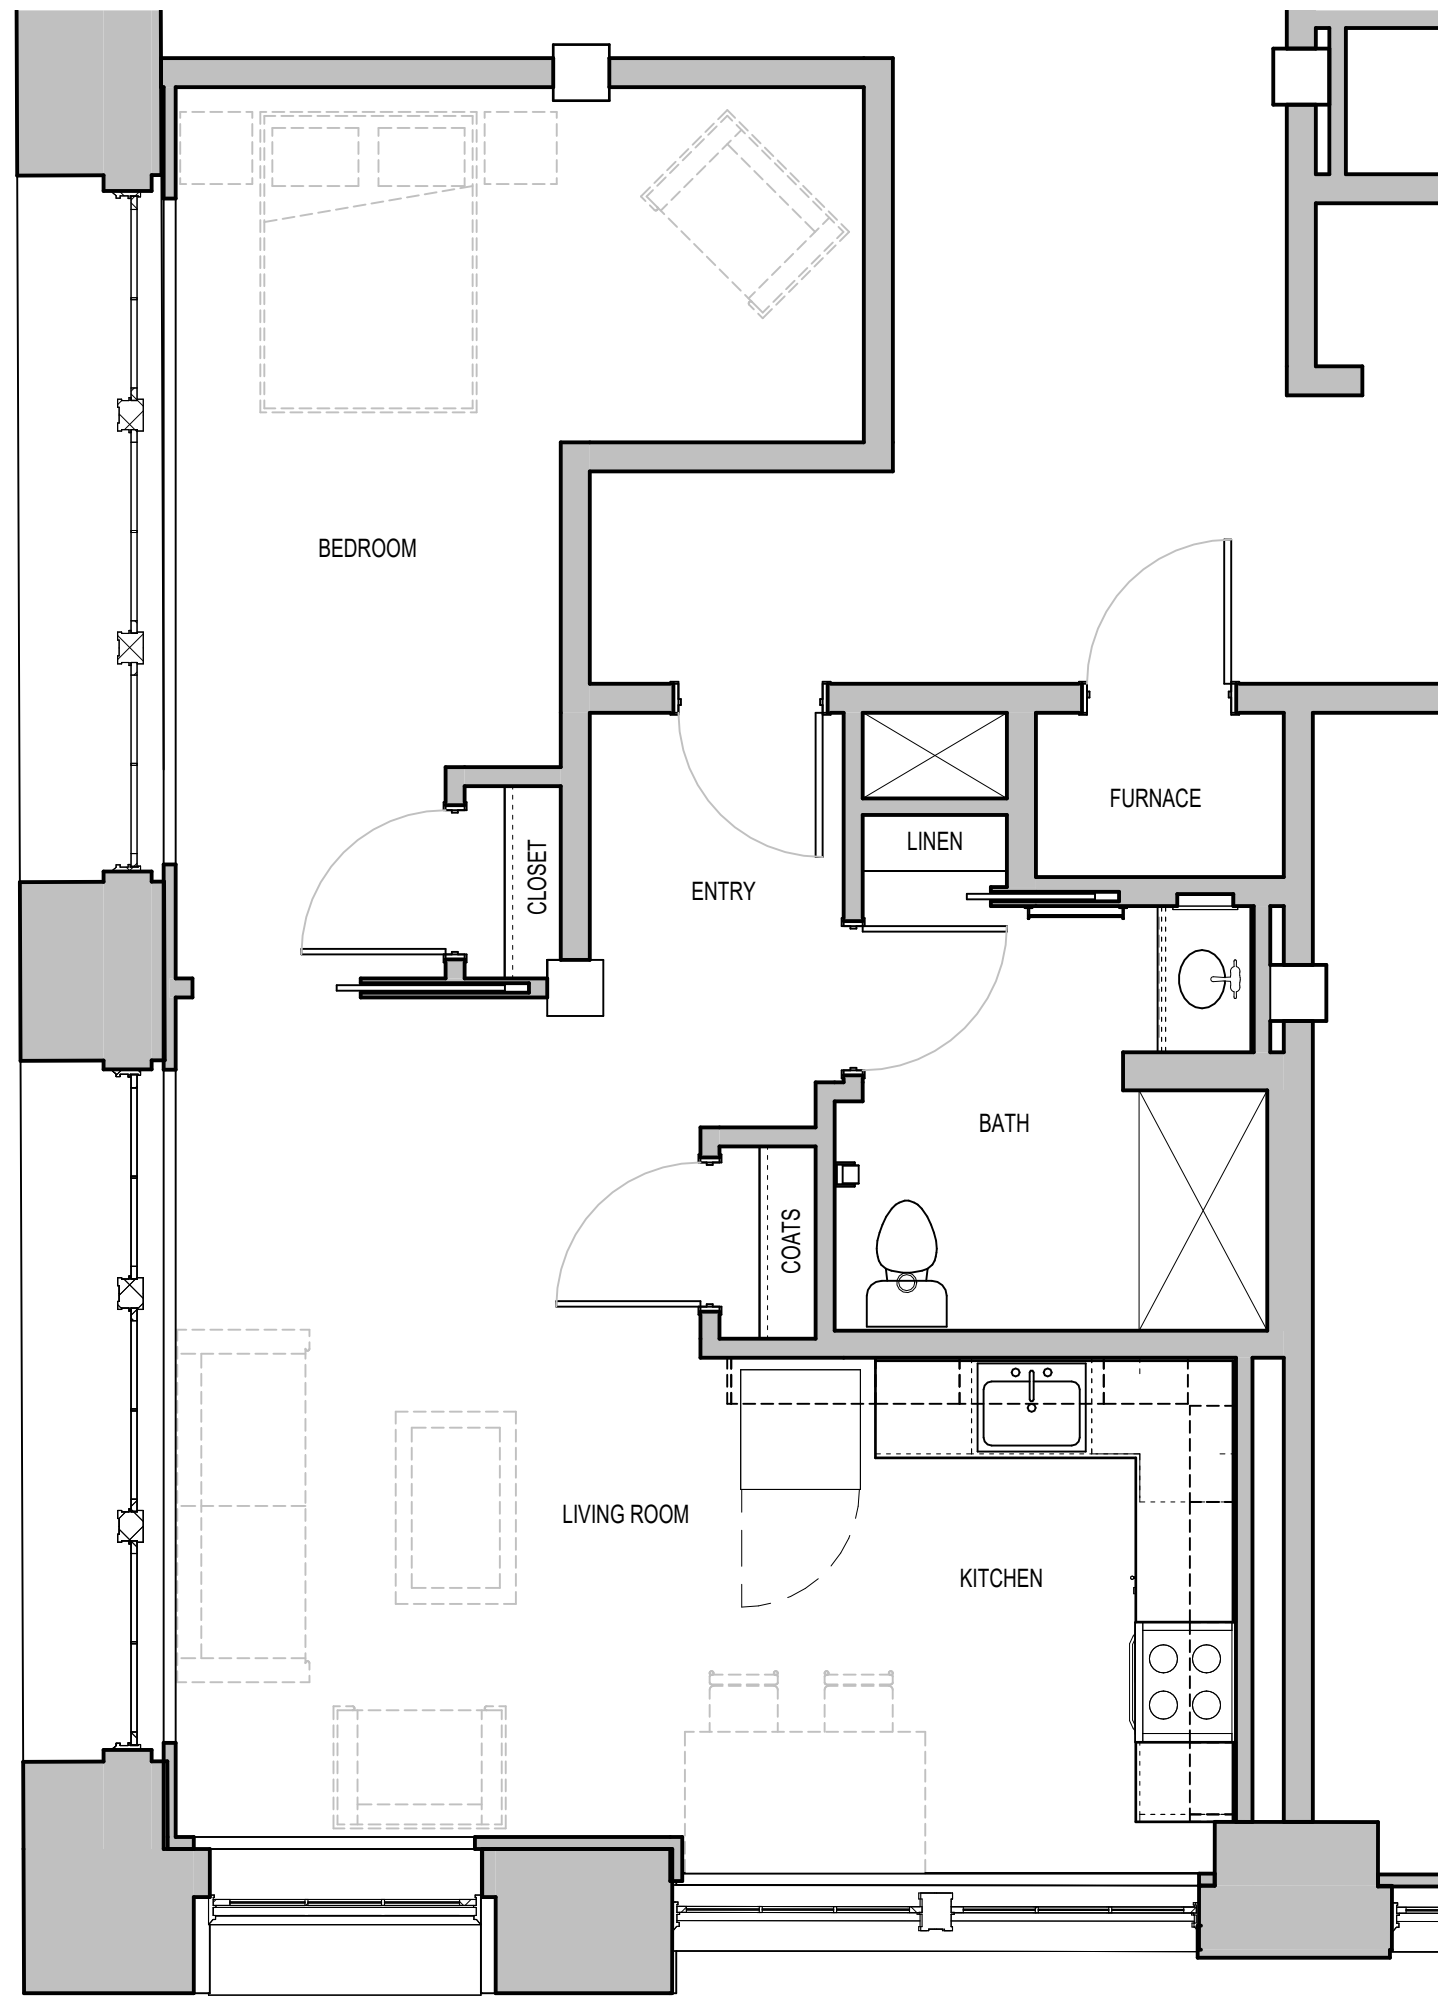

FLOOR PLAN - UNIT TYPE 1F

1 BEDROOM APARTMENT

ALL TYPE 1F UNITS ARE ADAPTABLE ONLY
NOT CURRENTLY FULLY ACCESSIBLE

UNIT TYPE 1F		
APT #	Area	BATH FIXTURE
220	712 SF	BATHTUB
320	710 SF	BATHTUB
420	705 SF	BATHTUB