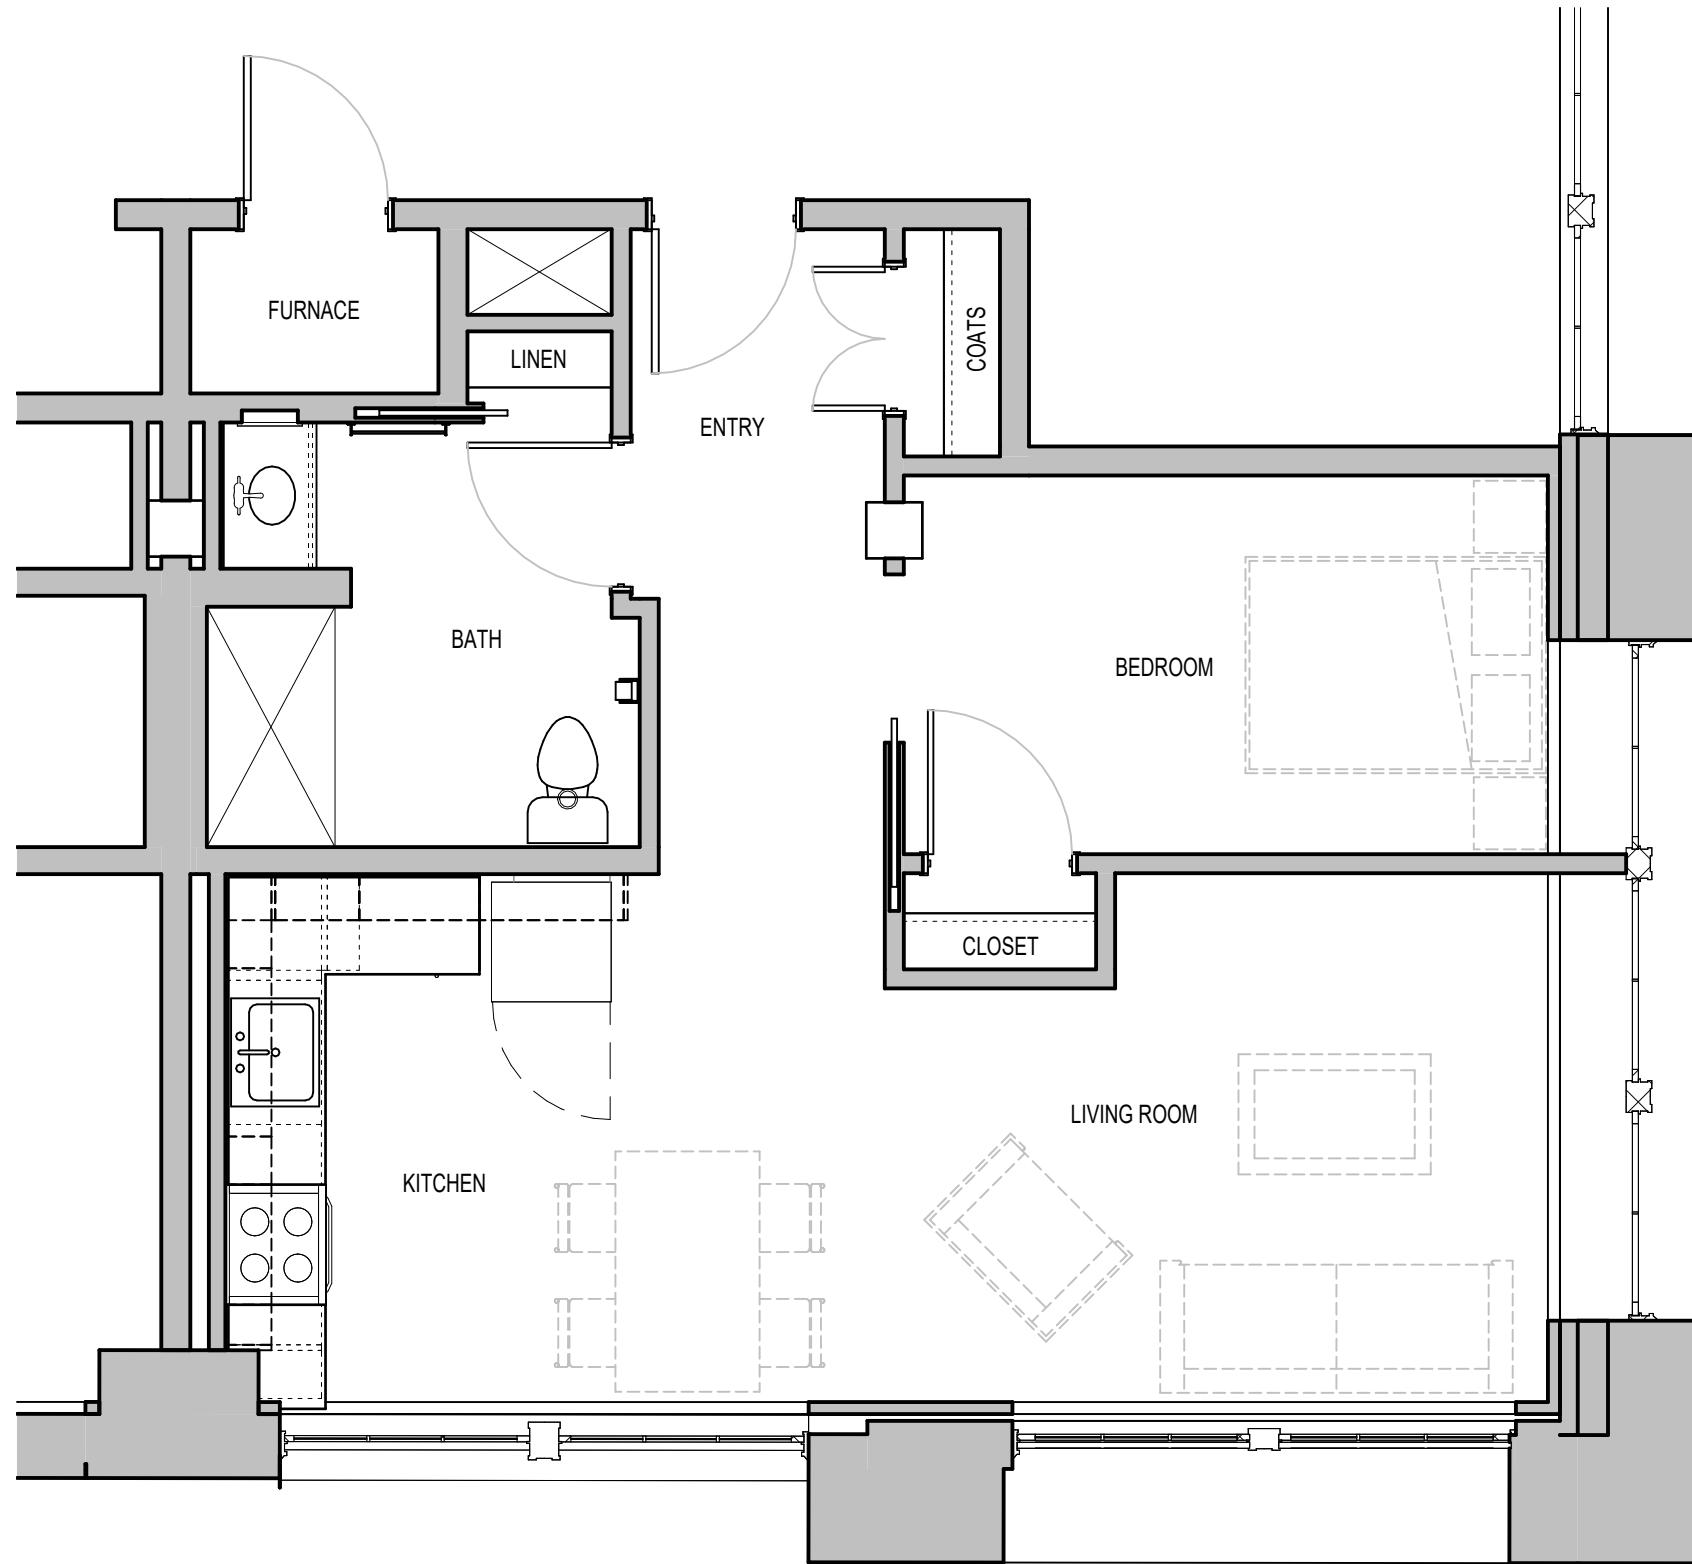

FLOOR PLAN - UNIT TYPE 1A

1 BEDROOM APARTMENT

-  (AV) MOBILITY IMPAIRED AND AUDIO / VISUAL UNITS
-  AUDIO / VISUAL UNITS ONLY

UNIT TYPE 1A		
APT #	AREA	BATH FIXTURE
009	730 SF	ROLL-IN-SHOWER
011	725 SF	ROLL-IN-SHOWER
012	724 SF	ROLL-IN-SHOWER
013	723 SF	ROLL-IN-SHOWER
014	721 SF	ROLL-IN-SHOWER
015	720 SF	ROLL-IN-SHOWER
016	716 SF	ROLL-IN-SHOWER
018	722 SF	ROLL-IN-SHOWER
019	719 SF	ROLL-IN-SHOWER
020	719 SF	BATHTUB
113	726 SF	ROLL-IN-SHOWER
114	725 SF	ROLL-IN-SHOWER
115	721 SF	ROLL-IN-SHOWER
116	722 SF	ROLL-IN-SHOWER
117	722 SF	ROLL-IN-SHOWER
118	723 SF	ROLL-IN-SHOWER
119	718 SF	ROLL-IN-SHOWER
122	721 SF	ROLL-IN-SHOWER
123	719 SF	ROLL-IN-SHOWER
124	721 SF	BATHTUB
125	716 SF	BATHTUB
213	724 SF	ROLL-IN-SHOWER
214	725 SF	ROLL-IN-SHOWER
215	722 SF	ROLL-IN-SHOWER
216	722 SF	ROLL-IN-SHOWER
217	721 SF	ROLL-IN-SHOWER
218	721 SF	ROLL-IN-SHOWER
219	718 SF	ROLL-IN-SHOWER
222	721 SF	ROLL-IN-SHOWER
223	721 SF	ROLL-IN-SHOWER
224	720 SF	BATHTUB
225	720 SF	BATHTUB
226	694 SF	BATHTUB

FLOOR PLAN - UNIT TYPE 1B

1 BEDROOM APARTMENT

-  (A/V) MOBILITY IMPAIRED AND AUDIO / VISUAL UNITS
- (A/V) AUDIO / VISUAL UNITS ONLY

UNIT TYPE 1B		
APT #	AREA	BATH FIXTURE
001	746 SF	BATHTUB
(A/V) 004	754 SF	BATHTUB
101	747 SF	BATHTUB
(A/V) 104	753 SF	BATHTUB
201	748 SF	BATHTUB
204	759 SF	BATHTUB
301	753 SF	BATHTUB
304	758 SF	BATHTUB
401	750 SF	BATHTUB
404	762 SF	BATHTUB

FLOOR PLAN - UNIT TYPE 1C

1 BEDROOM APARTMENT

ALL TYPE 1C UNITS ARE ADAPTABLE ONLY
NOT CURRENTLY FULLY ACCESSIBLE

UNIT TYPE 1C		
APT #	AREA	BATH FIXTURE
017	752 SF	BATHTUB
121	754 SF	BATHTUB
221	752 SF	BATHTUB
321	761 SF	BATHTUB
421	754 SF	BATHTUB

FLOOR PLAN - UNIT TYPE 1D

1 BEDROOM APARTMENT

ALL TYPE 1D UNITS ARE ADAPTABLE ONLY
NOT CURRENTLY FULLY ACCESSIBLE

UNIT TYPE 1D		
APT #	AREA	BATH FIXTURE
112	638 SF	BATHTUB

FLOOR PLAN - UNIT TYPE 1E

1 BEDROOM APARTMENT