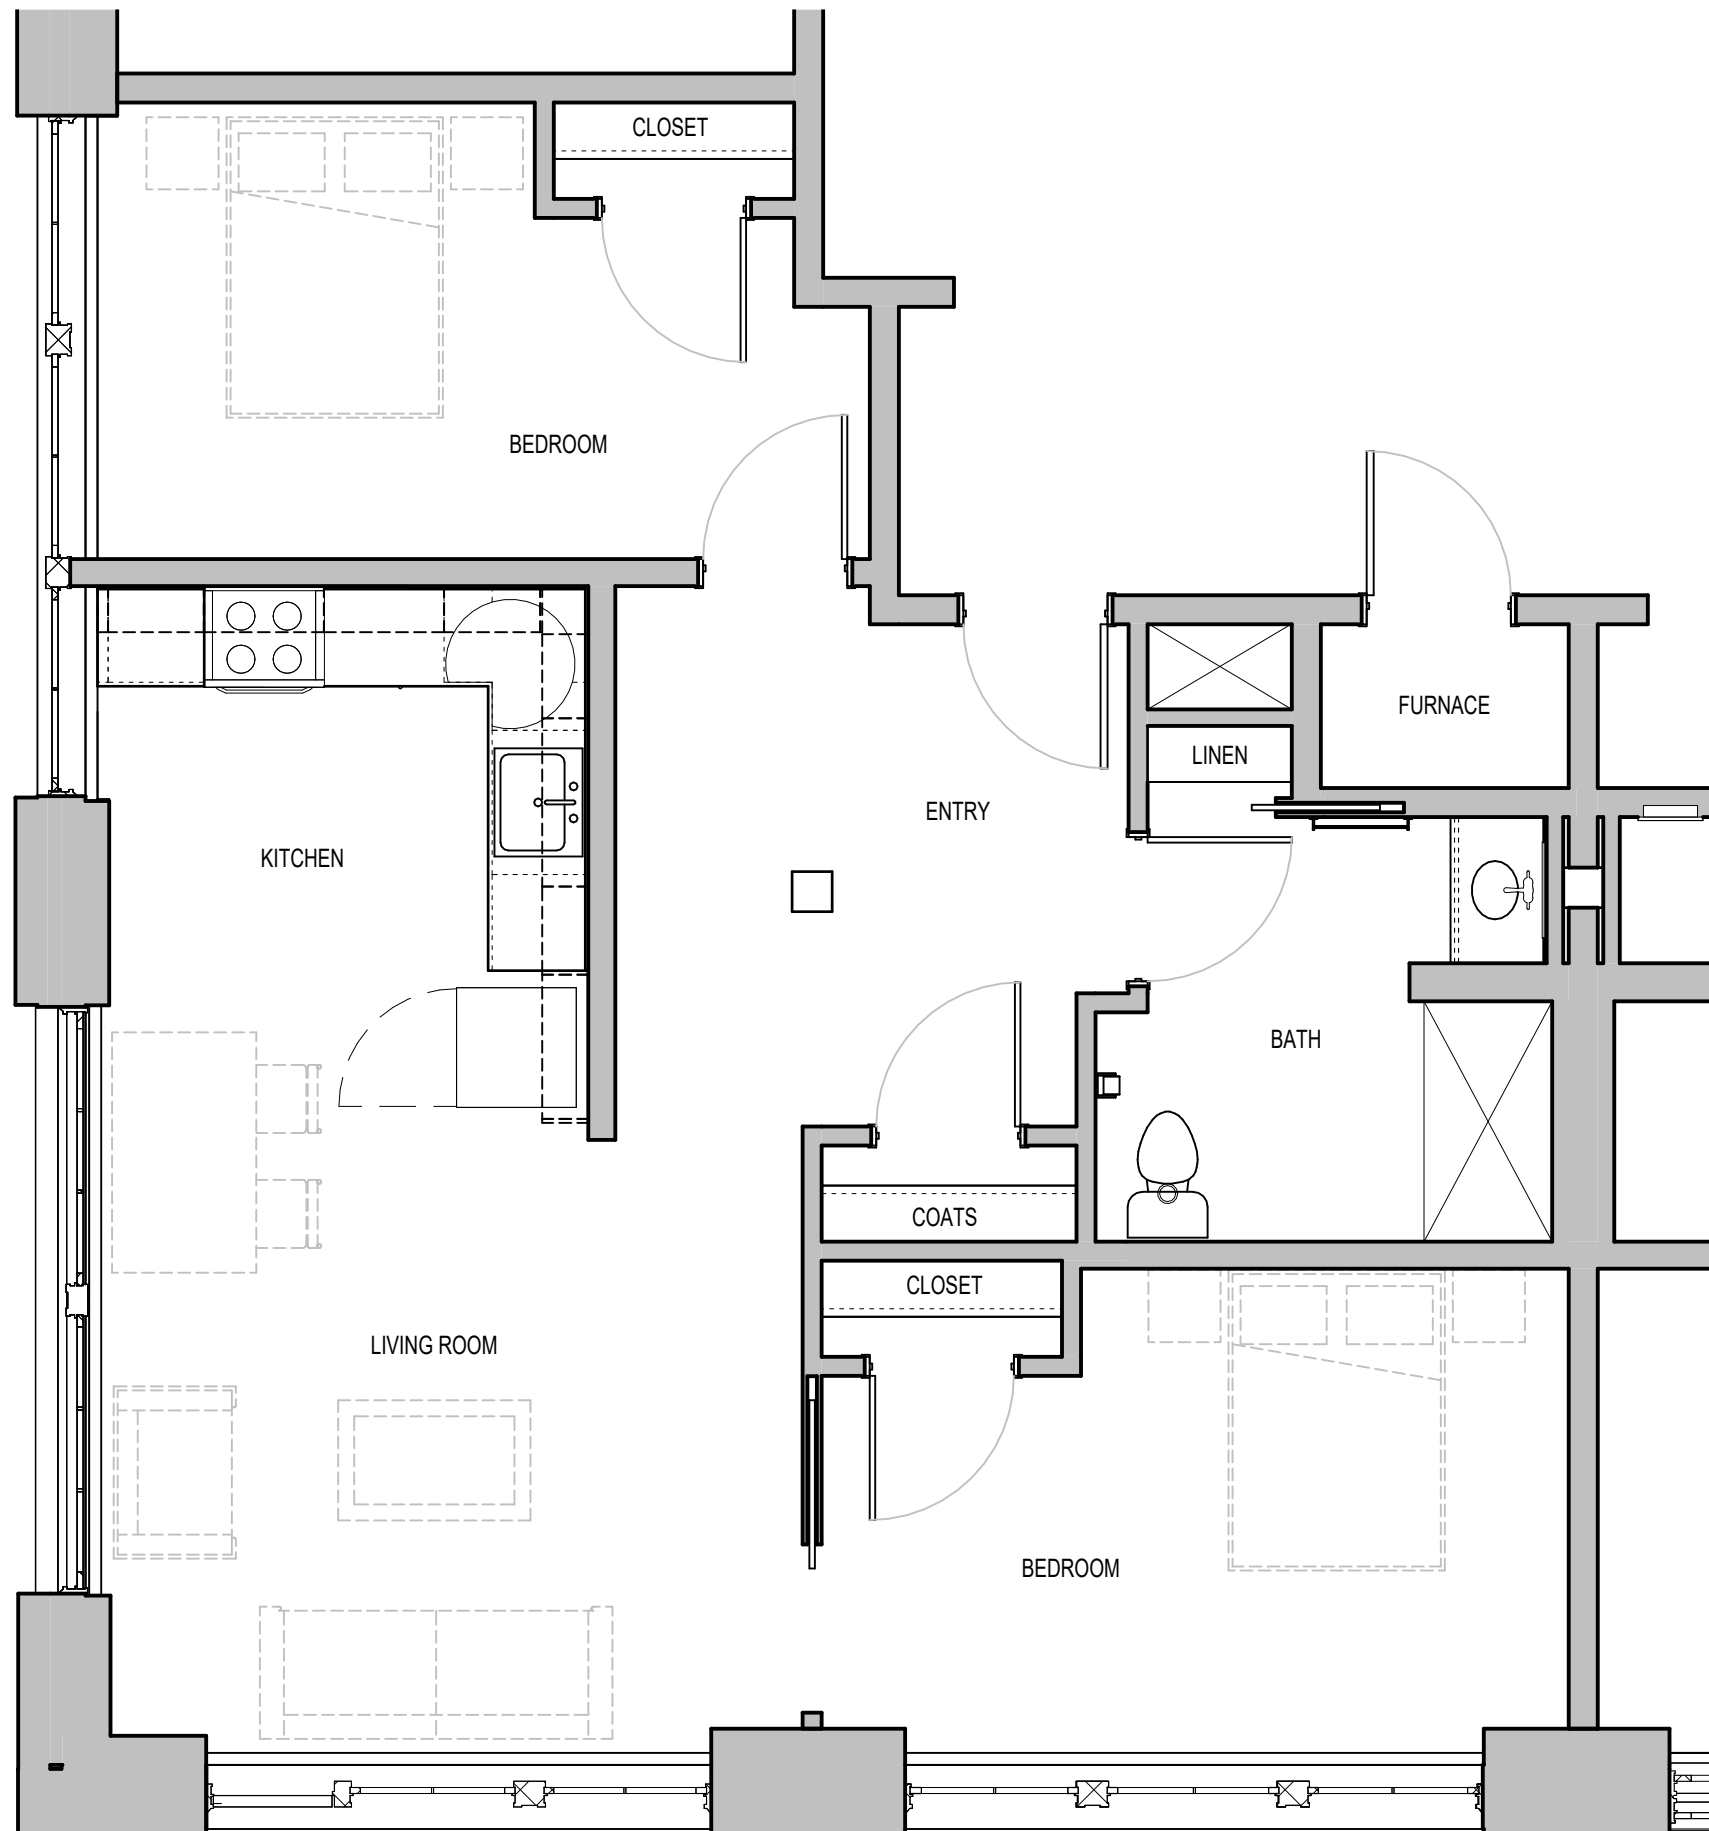

FLOOR PLAN - UNIT TYPE 1A

1 BEDROOM APARTMENT

-  (AV) MOBILITY IMPAIRED AND AUDIO / VISUAL UNITS
-  AUDIO / VISUAL UNITS ONLY

UNIT TYPE 1A		
APT #	AREA	BATH FIXTURE
009	730 SF	ROLL-IN-SHOWER
011	725 SF	ROLL-IN-SHOWER
012	724 SF	ROLL-IN-SHOWER
013	723 SF	ROLL-IN-SHOWER
014	721 SF	ROLL-IN-SHOWER
015	720 SF	ROLL-IN-SHOWER
016	716 SF	ROLL-IN-SHOWER
018	722 SF	ROLL-IN-SHOWER
019	719 SF	ROLL-IN-SHOWER
020	719 SF	BATHTUB
113	726 SF	ROLL-IN-SHOWER
114	725 SF	ROLL-IN-SHOWER
115	721 SF	ROLL-IN-SHOWER
116	722 SF	ROLL-IN-SHOWER
117	722 SF	ROLL-IN-SHOWER
118	723 SF	ROLL-IN-SHOWER
119	718 SF	ROLL-IN-SHOWER
122	721 SF	ROLL-IN-SHOWER
123	719 SF	ROLL-IN-SHOWER
124	721 SF	BATHTUB
125	716 SF	BATHTUB
213	724 SF	ROLL-IN-SHOWER
214	725 SF	ROLL-IN-SHOWER
215	722 SF	ROLL-IN-SHOWER
216	722 SF	ROLL-IN-SHOWER
217	721 SF	ROLL-IN-SHOWER
218	721 SF	ROLL-IN-SHOWER
219	718 SF	ROLL-IN-SHOWER
222	721 SF	ROLL-IN-SHOWER
223	721 SF	ROLL-IN-SHOWER
224	720 SF	BATHTUB
225	720 SF	BATHTUB
226	694 SF	BATHTUB

UNIT TYPE 2A		
APT #	AREA	BATH FIXTURE
311	855 SF	BATHTUB
405	875 SF	BATHTUB
406	859 SF	BATHTUB
407	858 SF	BATHTUB
408	861 SF	BATHTUB
409	861 SF	BATHTUB
410	860 SF	BATHTUB
411	857 SF	BATHTUB

-  (AV)
-  (AV)
-  (AV)

FLOOR PLAN - UNIT TYPE 2B

2 BEDROOM APARTMENT

ALL TYPE 2B UNITS ARE ADAPTABLE ONLY
NOT CURRENTLY FULLY ACCESSIBLE

UNIT TYPE 2B		
APT #	AREA	BATH FIXTURE
002	889 SF	BATHTUB
102	883 SF	BATHTUB
202	893 SF	BATHTUB
302	893 SF	BATHTUB
402	897 SF	BATHTUB