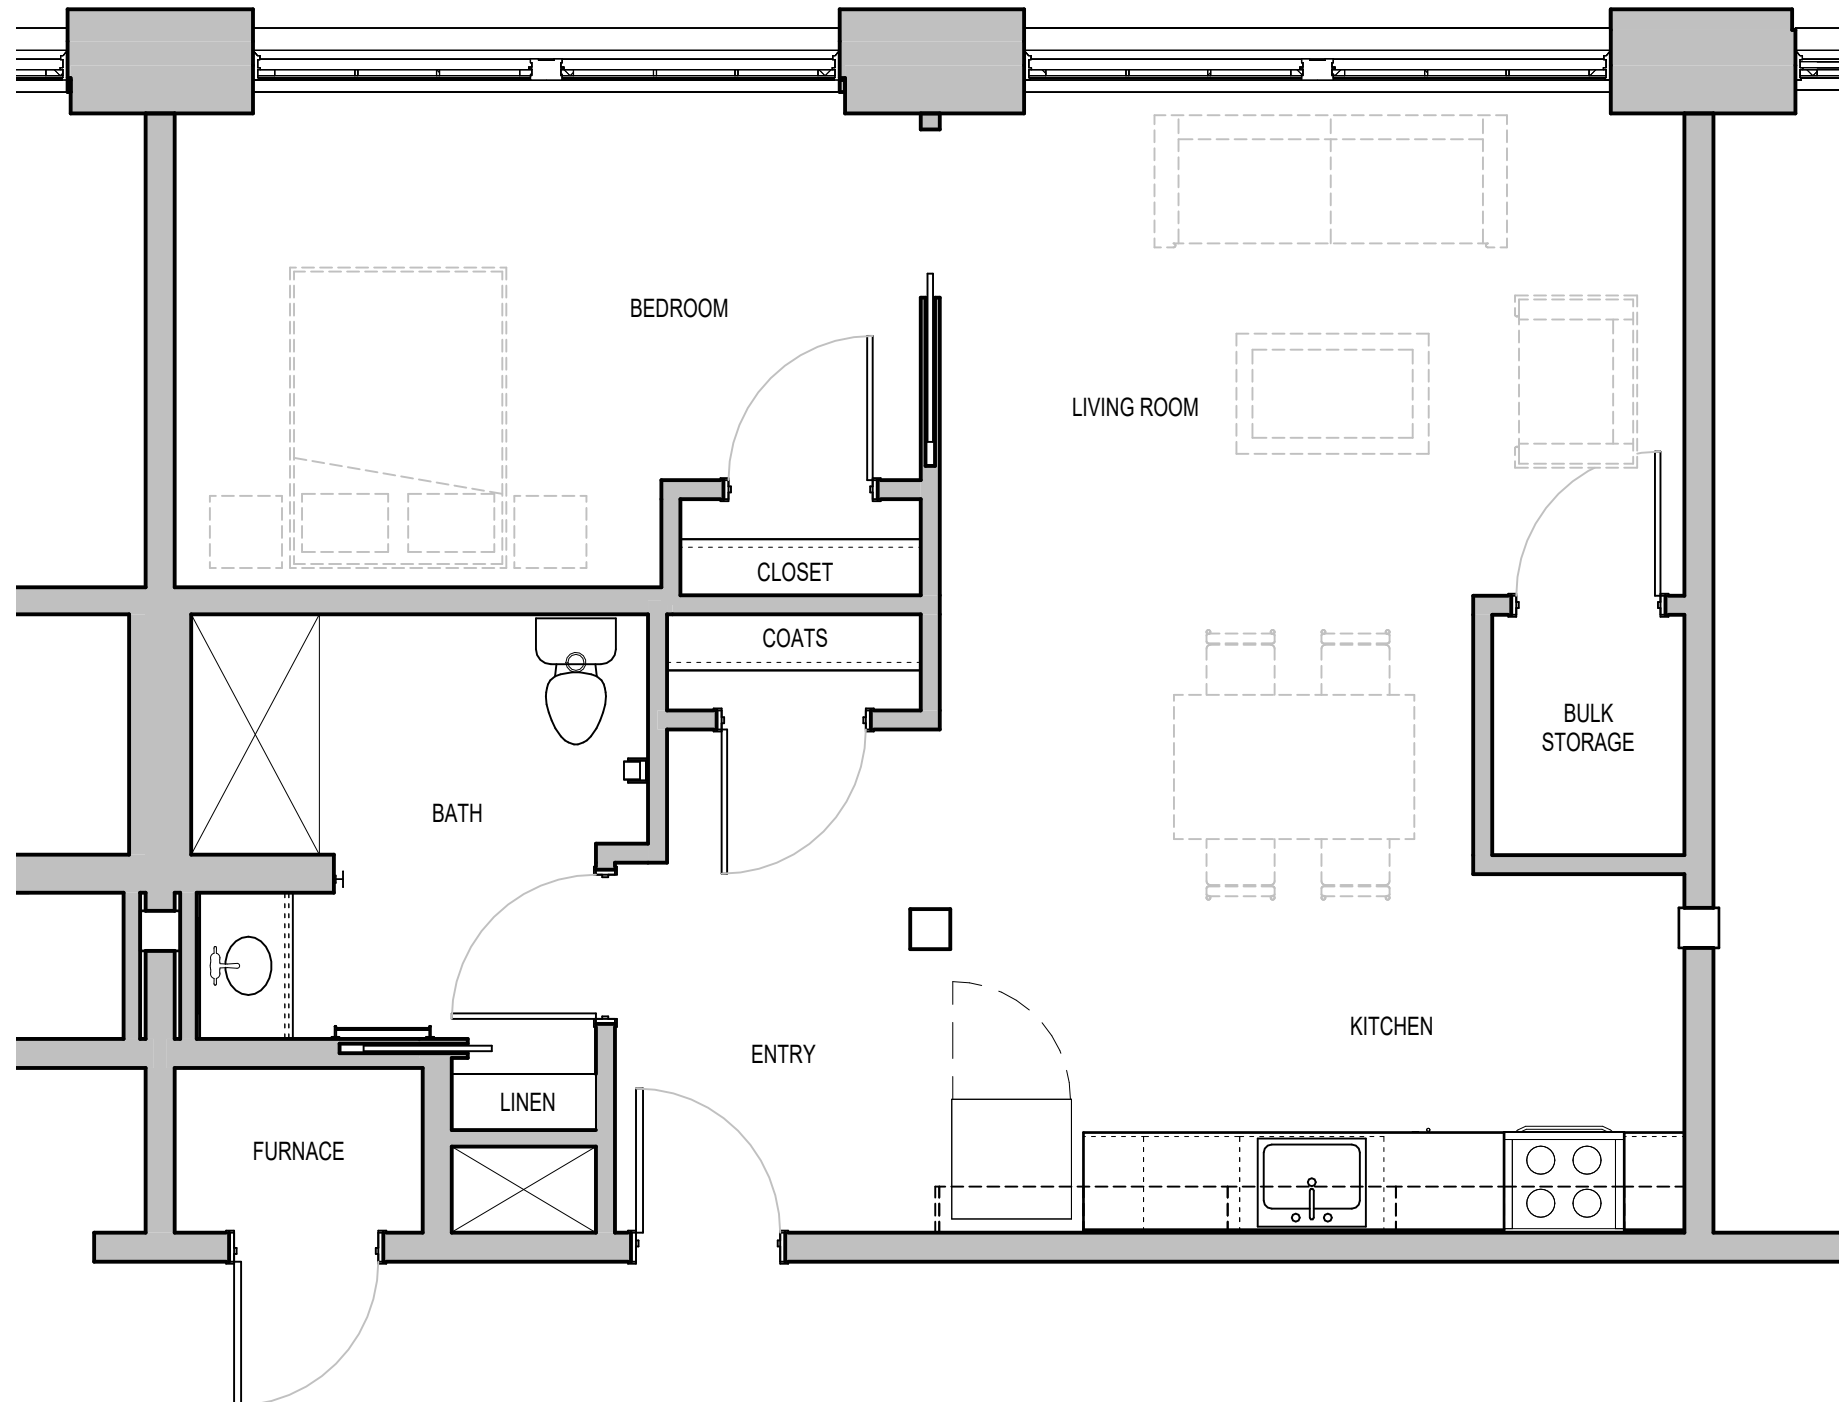

FLOOR PLAN - UNIT TYPE 1A

1 BEDROOM APARTMENT

-  (AV) MOBILITY IMPAIRED AND AUDIO / VISUAL UNITS
-  AUDIO / VISUAL UNITS ONLY

UNIT TYPE 1A		
APT #	AREA	BATH FIXTURE
009	730 SF	ROLL-IN-SHOWER
011	725 SF	ROLL-IN-SHOWER
012	724 SF	ROLL-IN-SHOWER
013	723 SF	ROLL-IN-SHOWER
014	721 SF	ROLL-IN-SHOWER
015	720 SF	ROLL-IN-SHOWER
016	716 SF	ROLL-IN-SHOWER
018	722 SF	ROLL-IN-SHOWER
019	719 SF	ROLL-IN-SHOWER
020	719 SF	BATHTUB
113	726 SF	ROLL-IN-SHOWER
114	725 SF	ROLL-IN-SHOWER
115	721 SF	ROLL-IN-SHOWER
116	722 SF	ROLL-IN-SHOWER
117	722 SF	ROLL-IN-SHOWER
118	723 SF	ROLL-IN-SHOWER
119	718 SF	ROLL-IN-SHOWER
122	721 SF	ROLL-IN-SHOWER
123	719 SF	ROLL-IN-SHOWER
124	721 SF	BATHTUB
125	716 SF	BATHTUB
213	724 SF	ROLL-IN-SHOWER
214	725 SF	ROLL-IN-SHOWER
215	722 SF	ROLL-IN-SHOWER
216	722 SF	ROLL-IN-SHOWER
217	721 SF	ROLL-IN-SHOWER
218	721 SF	ROLL-IN-SHOWER
219	718 SF	ROLL-IN-SHOWER
222	721 SF	ROLL-IN-SHOWER
223	721 SF	ROLL-IN-SHOWER
224	720 SF	BATHTUB
225	720 SF	BATHTUB
226	694 SF	BATHTUB

UNIT TYPE 1A		
APT #	AREA	BATH FIXTURE
313	728 SF	ROLL-IN-SHOWER
314	727 SF	ROLL-IN-SHOWER
315	728 SF	ROLL-IN-SHOWER
316	724 SF	ROLL-IN-SHOWER
317	723 SF	ROLL-IN-SHOWER
318	723 SF	ROLL-IN-SHOWER
319	722 SF	ROLL-IN-SHOWER
322	722 SF	ROLL-IN-SHOWER
323	719 SF	ROLL-IN-SHOWER
324	721 SF	BATHTUB
325	721 SF	BATHTUB
326	720 SF	BATHTUB
413	728 SF	ROLL-IN-SHOWER
414	726 SF	ROLL-IN-SHOWER
415	728 SF	ROLL-IN-SHOWER
416	725 SF	ROLL-IN-SHOWER
417	724 SF	ROLL-IN-SHOWER
418	721 SF	ROLL-IN-SHOWER
419	722 SF	ROLL-IN-SHOWER
422	720 SF	BATHTUB
423	719 SF	BATHTUB
424	719 SF	BATHTUB
425	720 SF	BATHTUB
426	718 SF	BATHTUB

FLOOR PLAN - UNIT TYPE 1B

1 BEDROOM APARTMENT

-  (A/V) MOBILITY IMPAIRED AND AUDIO / VISUAL UNITS
- (A/V) AUDIO / VISUAL UNITS ONLY

UNIT TYPE 1B		
APT #	AREA	BATH FIXTURE
001	746 SF	BATHTUB
(A/V) 004	754 SF	BATHTUB
101	747 SF	BATHTUB
(A/V) 104	753 SF	BATHTUB
201	748 SF	BATHTUB
204	759 SF	BATHTUB
301	753 SF	BATHTUB
304	758 SF	BATHTUB
401	750 SF	BATHTUB
404	762 SF	BATHTUB