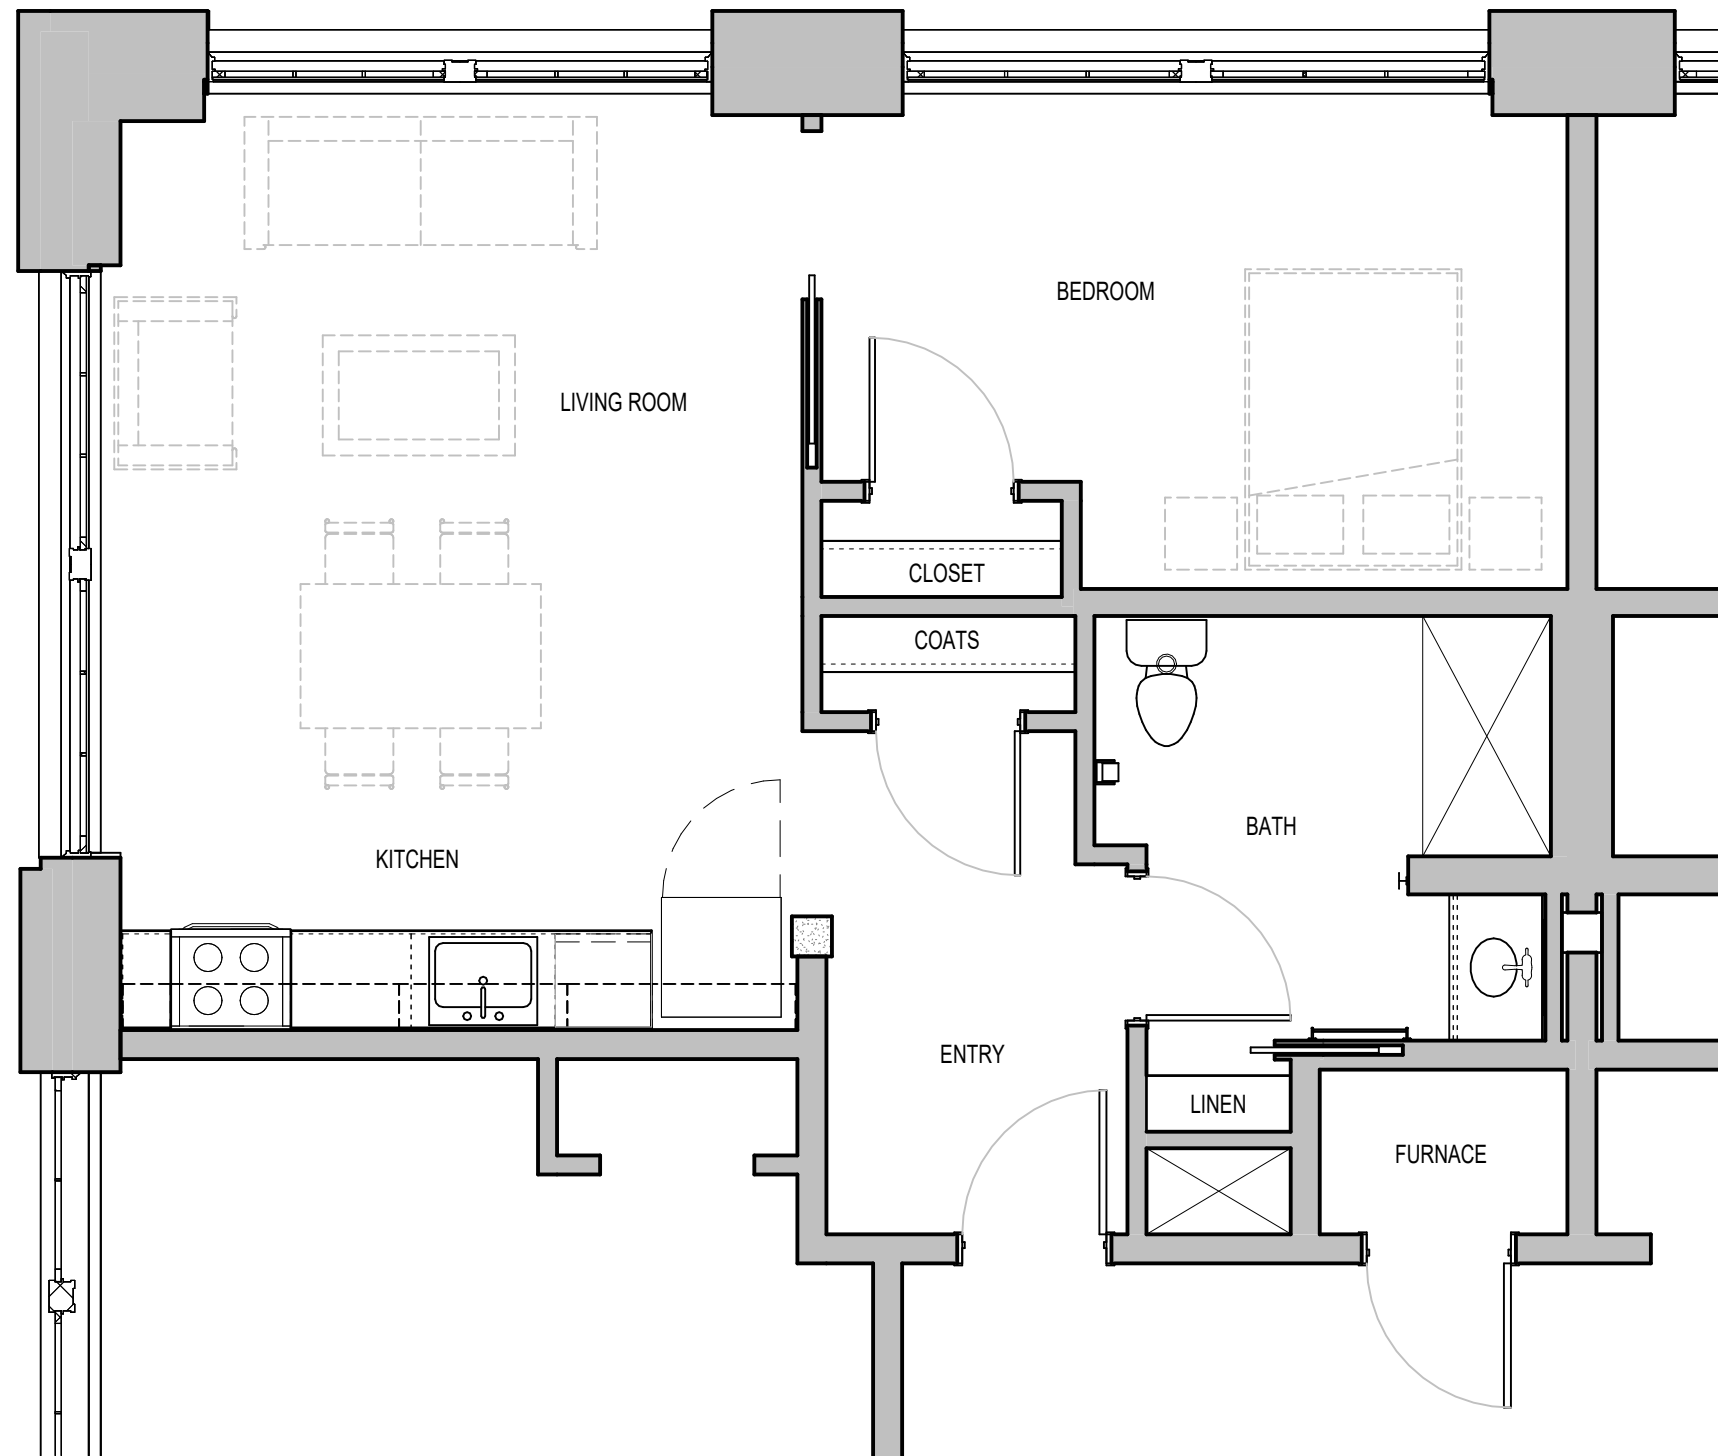

FLOOR PLAN - UNIT TYPE 1E

1 BEDROOM APARTMENT

ALL TYPE 1E UNITS ARE ADAPTABLE ONLY
NOT CURRENTLY FULLY ACCESSIBLE

UNIT TYPE 1E		
APT #	AREA	BATH FIXTURE
003	656 SF	BATHTUB
103	662 SF	BATHTUB
203	664 SF	BATHTUB
303	667 SF	BATHTUB
403	672 SF	BATHTUB