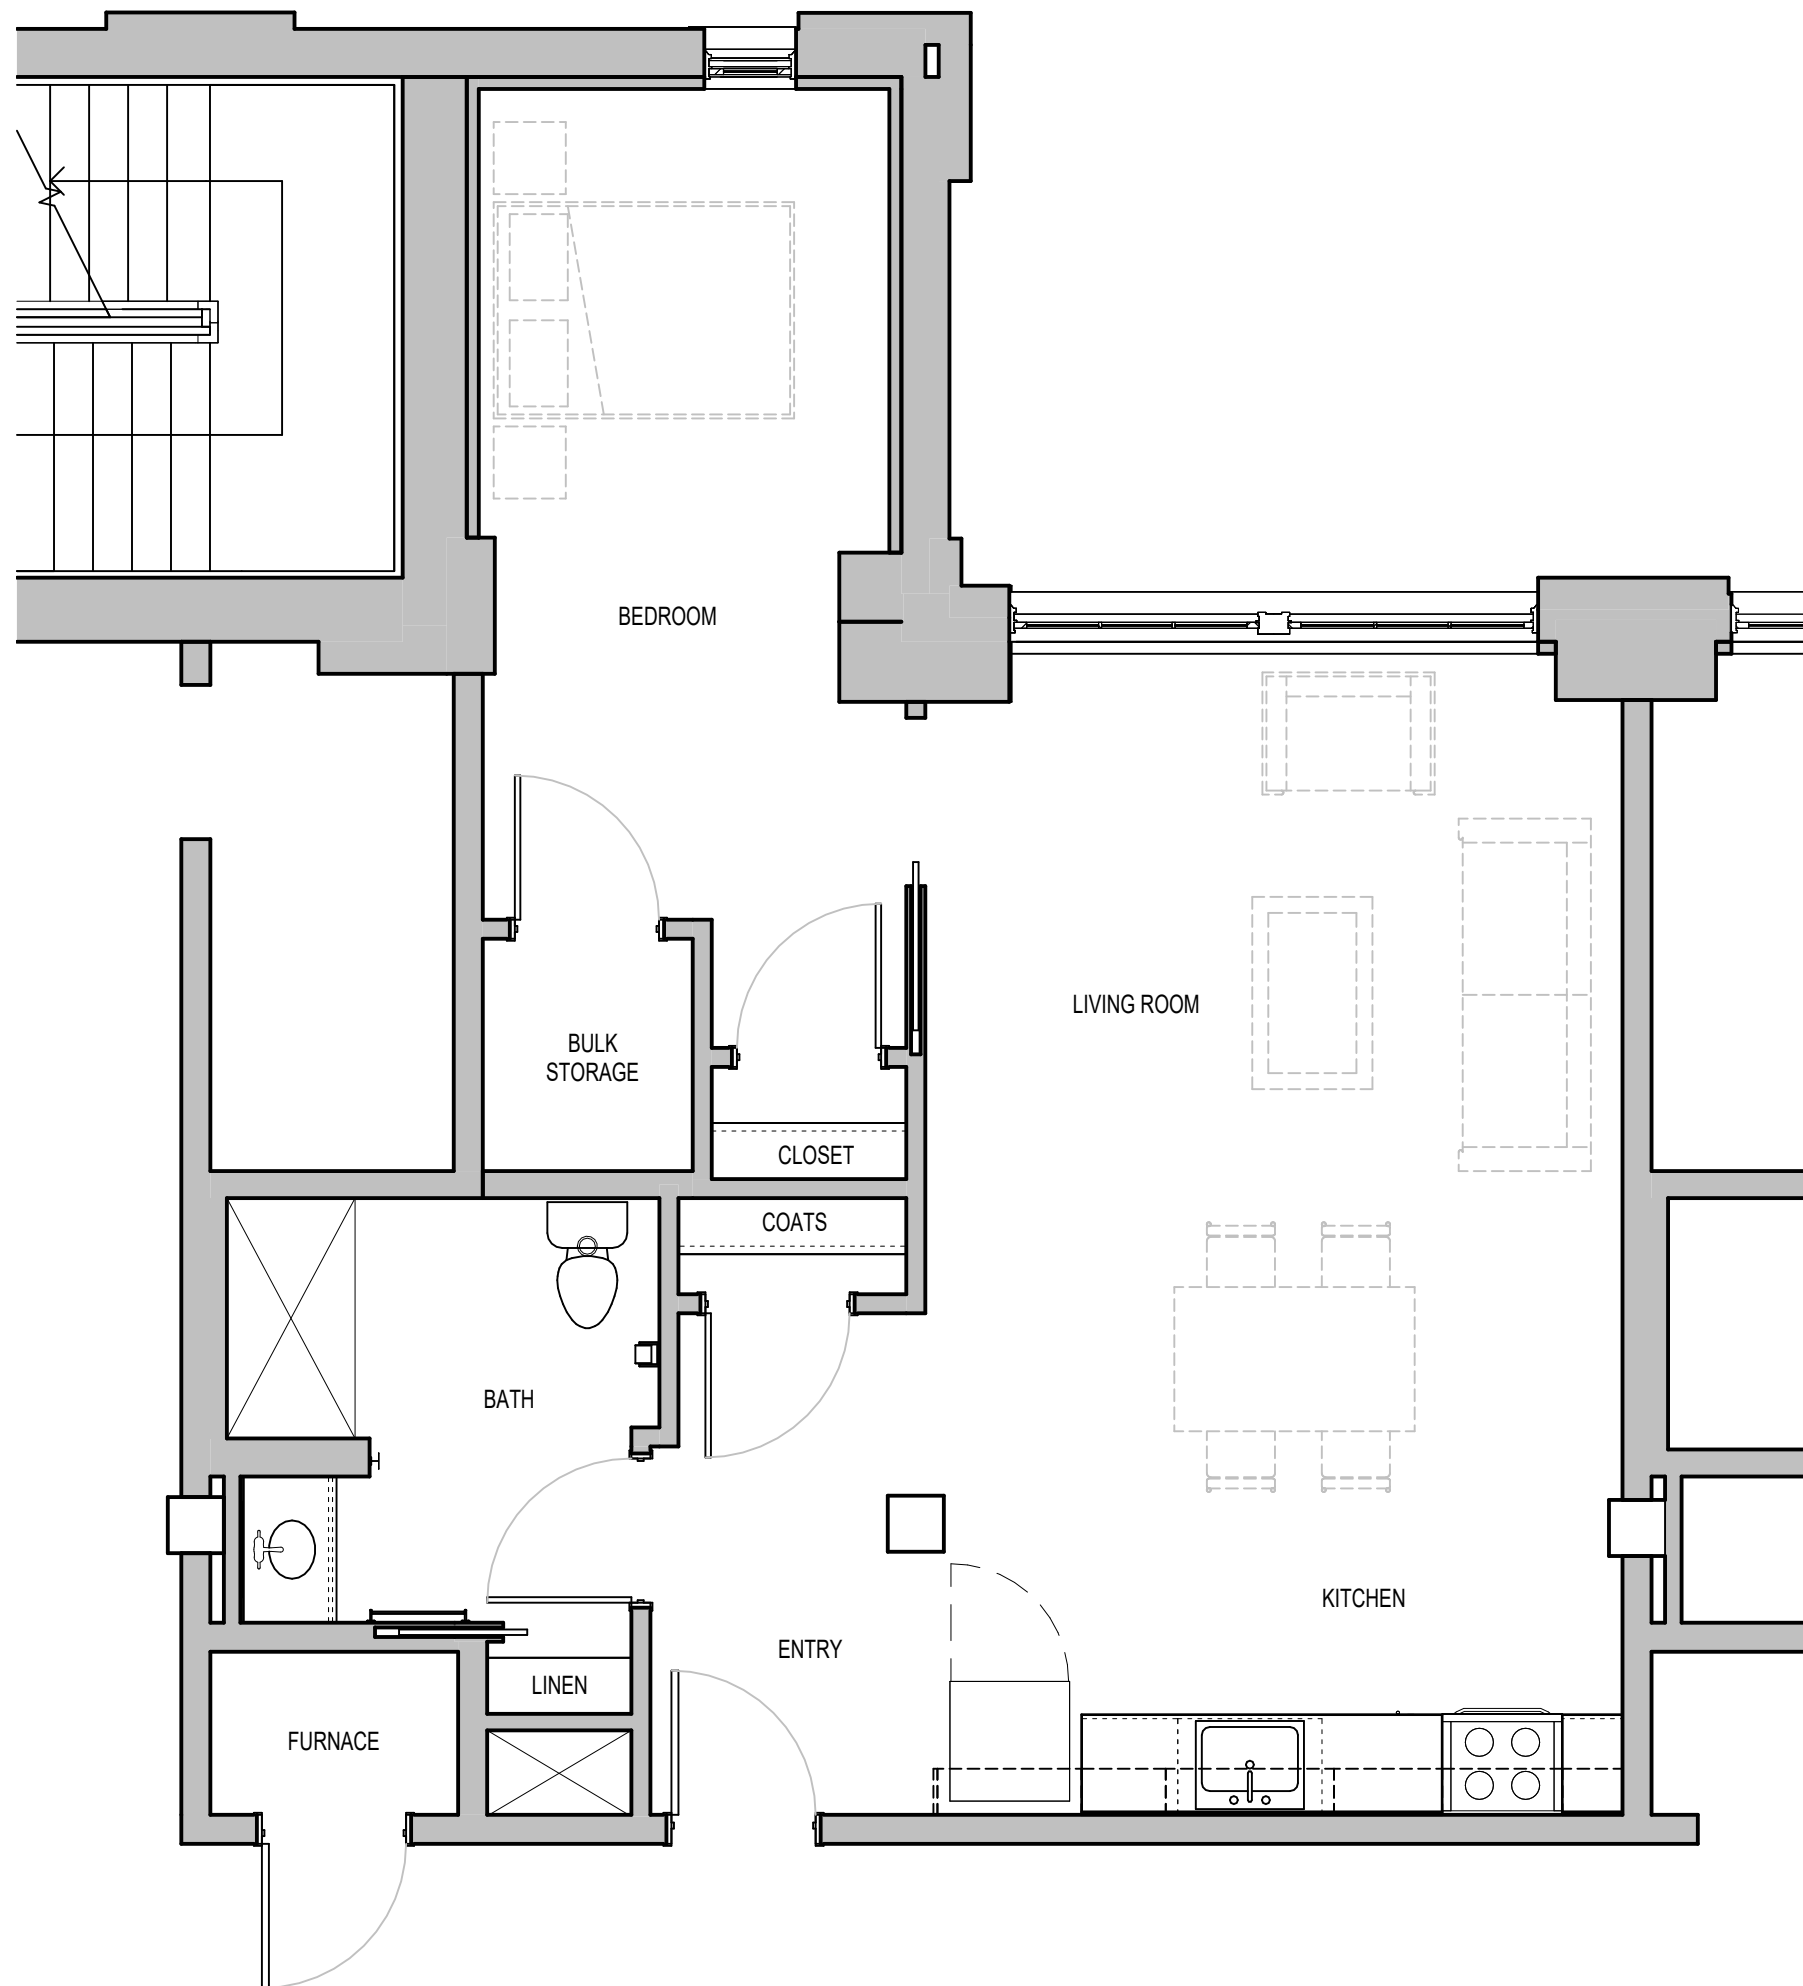

FLOOR PLAN - UNIT TYPE 1A

1 BEDROOM APARTMENT

-  (AV) MOBILITY IMPAIRED AND AUDIO / VISUAL UNITS
-  AUDIO / VISUAL UNITS ONLY

UNIT TYPE 1A		
APT #	AREA	BATH FIXTURE
009	730 SF	ROLL-IN-SHOWER
011	725 SF	ROLL-IN-SHOWER
012	724 SF	ROLL-IN-SHOWER
013	723 SF	ROLL-IN-SHOWER
014	721 SF	ROLL-IN-SHOWER
015	720 SF	ROLL-IN-SHOWER
016	716 SF	ROLL-IN-SHOWER
018	722 SF	ROLL-IN-SHOWER
019	719 SF	ROLL-IN-SHOWER
020	719 SF	BATHTUB
113	726 SF	ROLL-IN-SHOWER
114	725 SF	ROLL-IN-SHOWER
115	721 SF	ROLL-IN-SHOWER
116	722 SF	ROLL-IN-SHOWER
117	722 SF	ROLL-IN-SHOWER
118	723 SF	ROLL-IN-SHOWER
119	718 SF	ROLL-IN-SHOWER
122	721 SF	ROLL-IN-SHOWER
123	719 SF	ROLL-IN-SHOWER
124	721 SF	BATHTUB
125	716 SF	BATHTUB
213	724 SF	ROLL-IN-SHOWER
214	725 SF	ROLL-IN-SHOWER
215	722 SF	ROLL-IN-SHOWER
216	722 SF	ROLL-IN-SHOWER
217	721 SF	ROLL-IN-SHOWER
218	721 SF	ROLL-IN-SHOWER
219	718 SF	ROLL-IN-SHOWER
222	721 SF	ROLL-IN-SHOWER
223	721 SF	ROLL-IN-SHOWER
224	720 SF	BATHTUB
225	720 SF	BATHTUB
226	694 SF	BATHTUB

UNIT TYPE 1A		
APT #	AREA	BATH FIXTURE
313	728 SF	ROLL-IN-SHOWER
314	727 SF	ROLL-IN-SHOWER
315	728 SF	ROLL-IN-SHOWER
316	724 SF	ROLL-IN-SHOWER
317	723 SF	ROLL-IN-SHOWER
318	723 SF	ROLL-IN-SHOWER
319	722 SF	ROLL-IN-SHOWER
322	722 SF	ROLL-IN-SHOWER
323	719 SF	ROLL-IN-SHOWER
324	721 SF	BATHTUB
325	721 SF	BATHTUB
326	720 SF	BATHTUB
413	728 SF	ROLL-IN-SHOWER
414	726 SF	ROLL-IN-SHOWER
415	728 SF	ROLL-IN-SHOWER
416	725 SF	ROLL-IN-SHOWER
417	724 SF	ROLL-IN-SHOWER
418	721 SF	ROLL-IN-SHOWER
419	722 SF	ROLL-IN-SHOWER
422	720 SF	BATHTUB
423	719 SF	BATHTUB
424	719 SF	BATHTUB
425	720 SF	BATHTUB
426	718 SF	BATHTUB

FLOOR PLAN - UNIT TYPE 1B

1 BEDROOM APARTMENT

-  (A/V) MOBILITY IMPAIRED AND AUDIO / VISUAL UNITS
- (A/V) AUDIO / VISUAL UNITS ONLY

UNIT TYPE 1B		
APT #	AREA	BATH FIXTURE
001	746 SF	BATHTUB
(A/V) 004	754 SF	BATHTUB
101	747 SF	BATHTUB
(A/V) 104	753 SF	BATHTUB
201	748 SF	BATHTUB
204	759 SF	BATHTUB
301	753 SF	BATHTUB
304	758 SF	BATHTUB
401	750 SF	BATHTUB
404	762 SF	BATHTUB