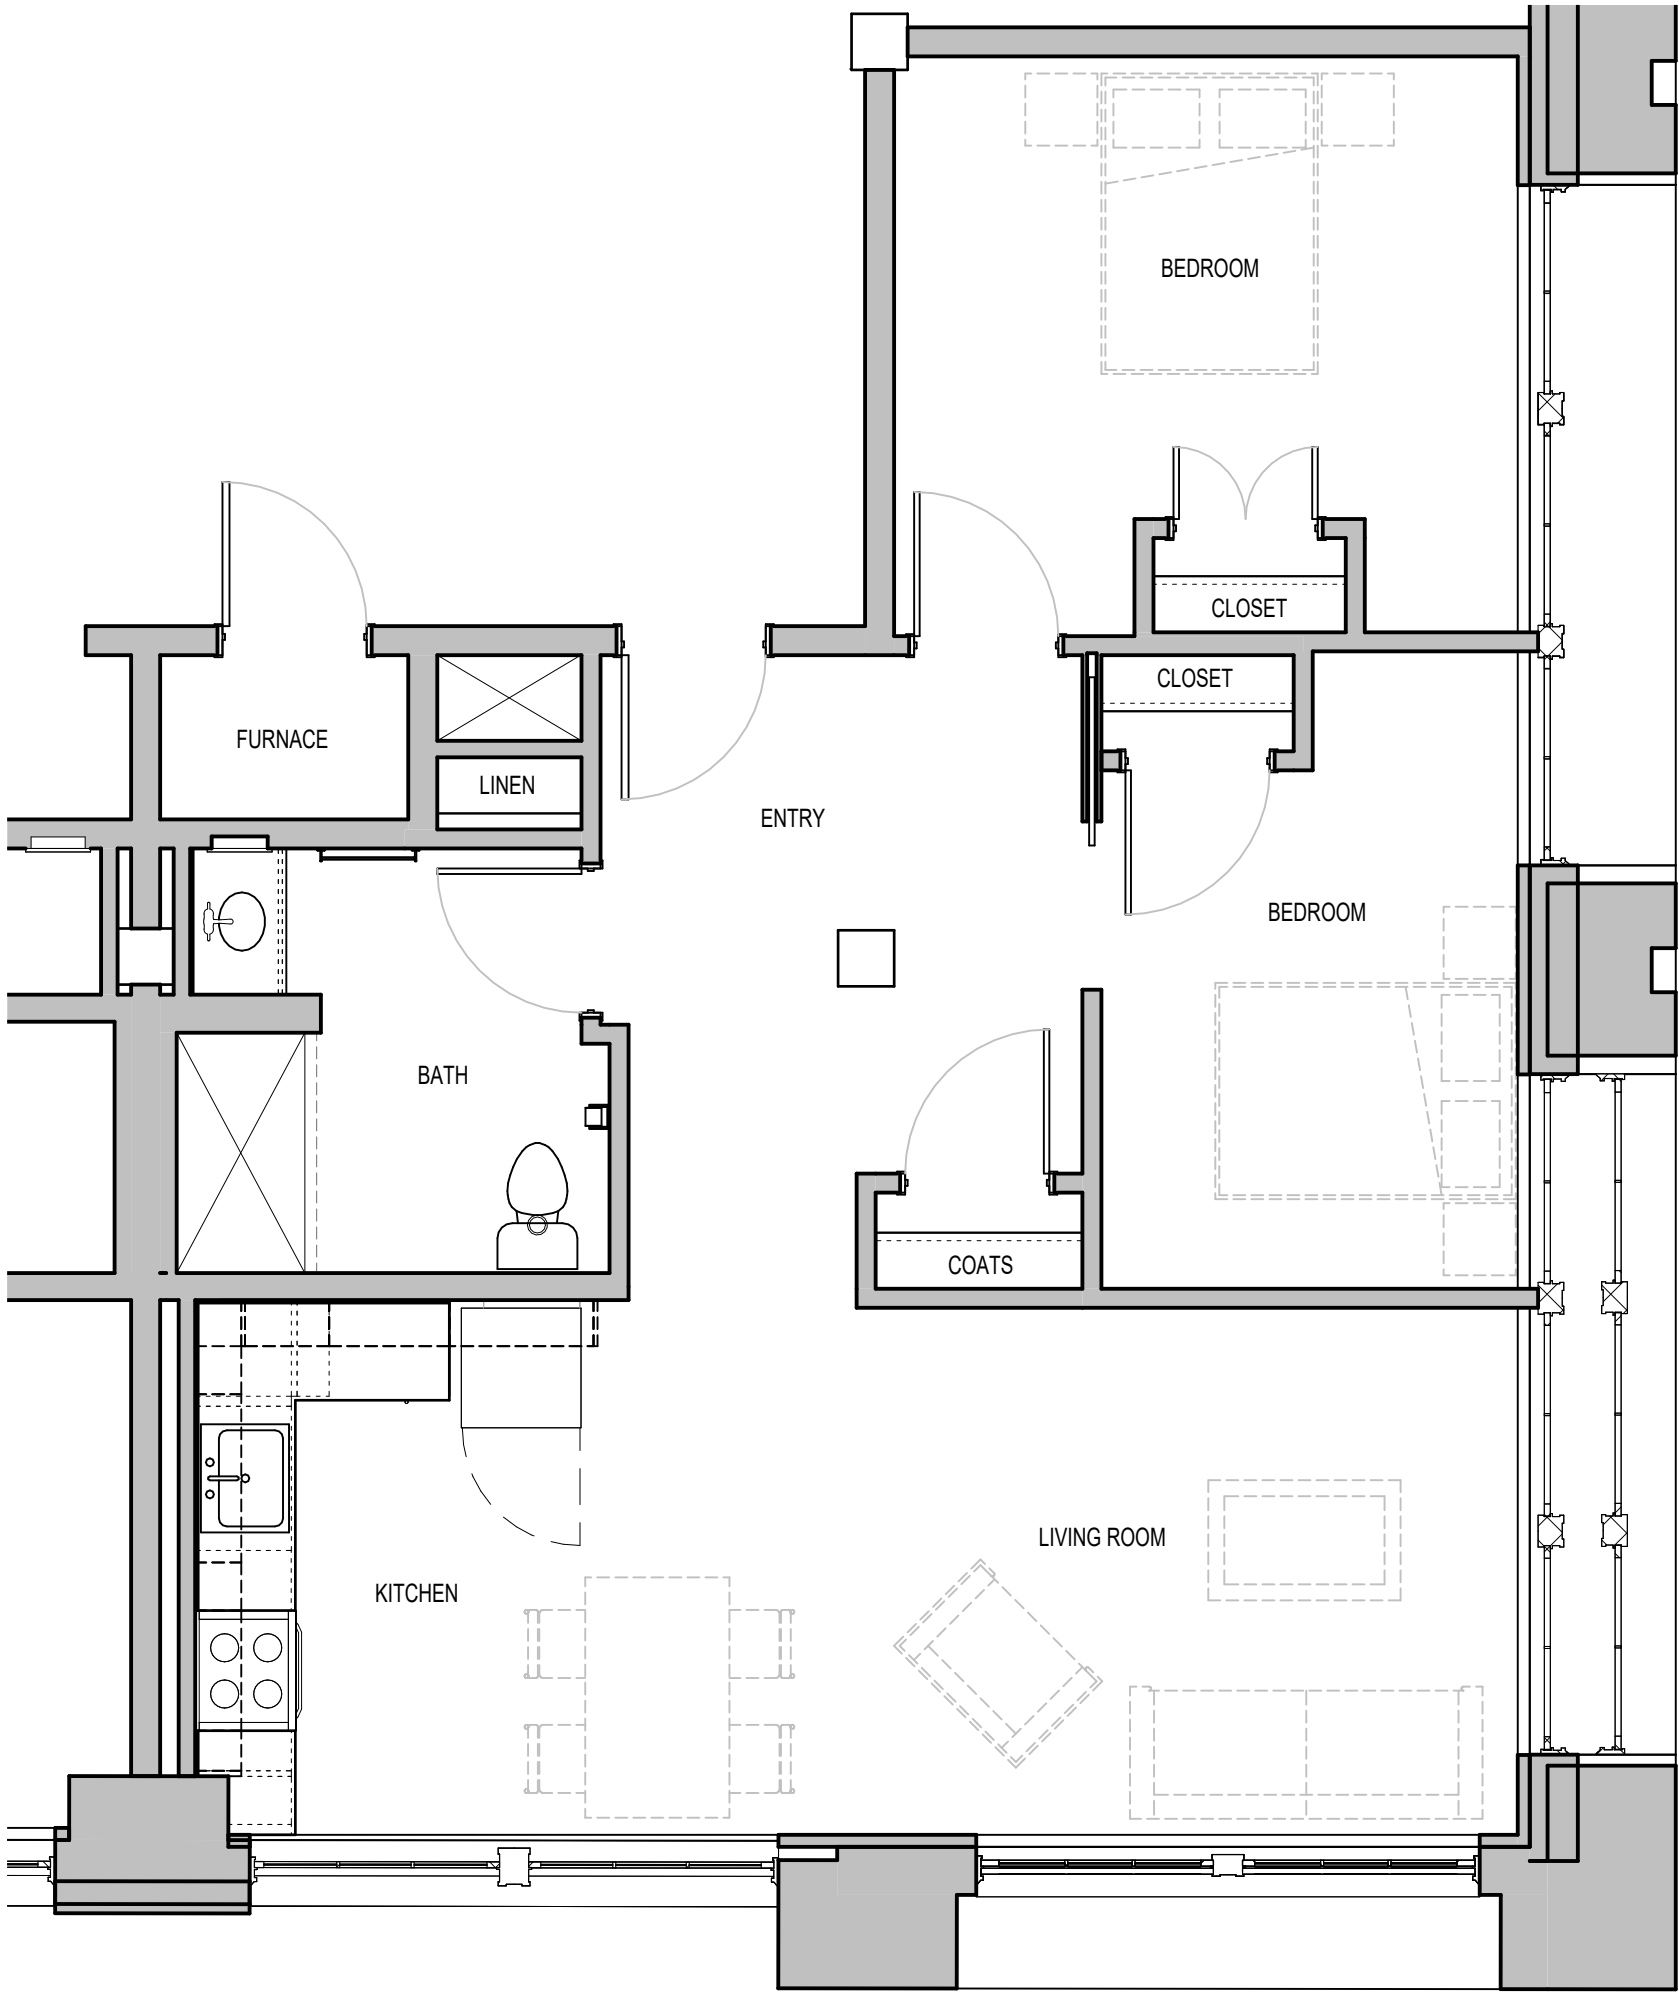

FLOOR PLAN - UNIT TYPE 1A

1 BEDROOM APARTMENT

-  (AV) MOBILITY IMPAIRED AND AUDIO / VISUAL UNITS
-  AUDIO / VISUAL UNITS ONLY

UNIT TYPE 1A		
APT #	AREA	BATH FIXTURE
009	730 SF	ROLL-IN-SHOWER
011	725 SF	ROLL-IN-SHOWER
012	724 SF	ROLL-IN-SHOWER
013	723 SF	ROLL-IN-SHOWER
014	721 SF	ROLL-IN-SHOWER
015	720 SF	ROLL-IN-SHOWER
016	716 SF	ROLL-IN-SHOWER
018	722 SF	ROLL-IN-SHOWER
019	719 SF	ROLL-IN-SHOWER
020	719 SF	BATHTUB
113	726 SF	ROLL-IN-SHOWER
114	725 SF	ROLL-IN-SHOWER
115	721 SF	ROLL-IN-SHOWER
116	722 SF	ROLL-IN-SHOWER
117	722 SF	ROLL-IN-SHOWER
118	723 SF	ROLL-IN-SHOWER
119	718 SF	ROLL-IN-SHOWER
122	721 SF	ROLL-IN-SHOWER
123	719 SF	ROLL-IN-SHOWER
124	721 SF	BATHTUB
125	716 SF	BATHTUB
213	724 SF	ROLL-IN-SHOWER
214	725 SF	ROLL-IN-SHOWER
215	722 SF	ROLL-IN-SHOWER
216	722 SF	ROLL-IN-SHOWER
217	721 SF	ROLL-IN-SHOWER
218	721 SF	ROLL-IN-SHOWER
219	718 SF	ROLL-IN-SHOWER
222	721 SF	ROLL-IN-SHOWER
223	721 SF	ROLL-IN-SHOWER
224	720 SF	BATHTUB
225	720 SF	BATHTUB
226	694 SF	BATHTUB

FLOOR PLAN - UNIT TYPE 2B

2 BEDROOM APARTMENT

ALL TYPE 2B UNITS ARE ADAPTABLE ONLY
NOT CURRENTLY FULLY ACCESSIBLE

UNIT TYPE 2B		
APT #	AREA	BATH FIXTURE
002	889 SF	BATHTUB
102	883 SF	BATHTUB
202	893 SF	BATHTUB
302	893 SF	BATHTUB
402	897 SF	BATHTUB

FLOOR PLAN - UNIT TYPE 2C

2 BEDROOM APARTMENT

ALL TYPE 2C UNITS ARE ADAPTABLE ONLY,
NOT CURRENTLY FULLY ACCESSIBLE

UNIT TYPE 2C		
APT #	AREA	BATH FIXTURE
212	864 SF	BATHTUB
312	863 SF	BATHTUB
412	858 SF	BATHTUB

FLOOR PLAN - UNIT TYPE SA

STUDIO APARTMENT

TYPE SA UNIT IS ADAPTABLE ONLY
NOT CURRENTLY FULLY ACCESSIBLE

UNIT TYPE SA		
APT #	AREA	BATH FIXTURE
120	524 SF	ROLL-IN-SHOWER