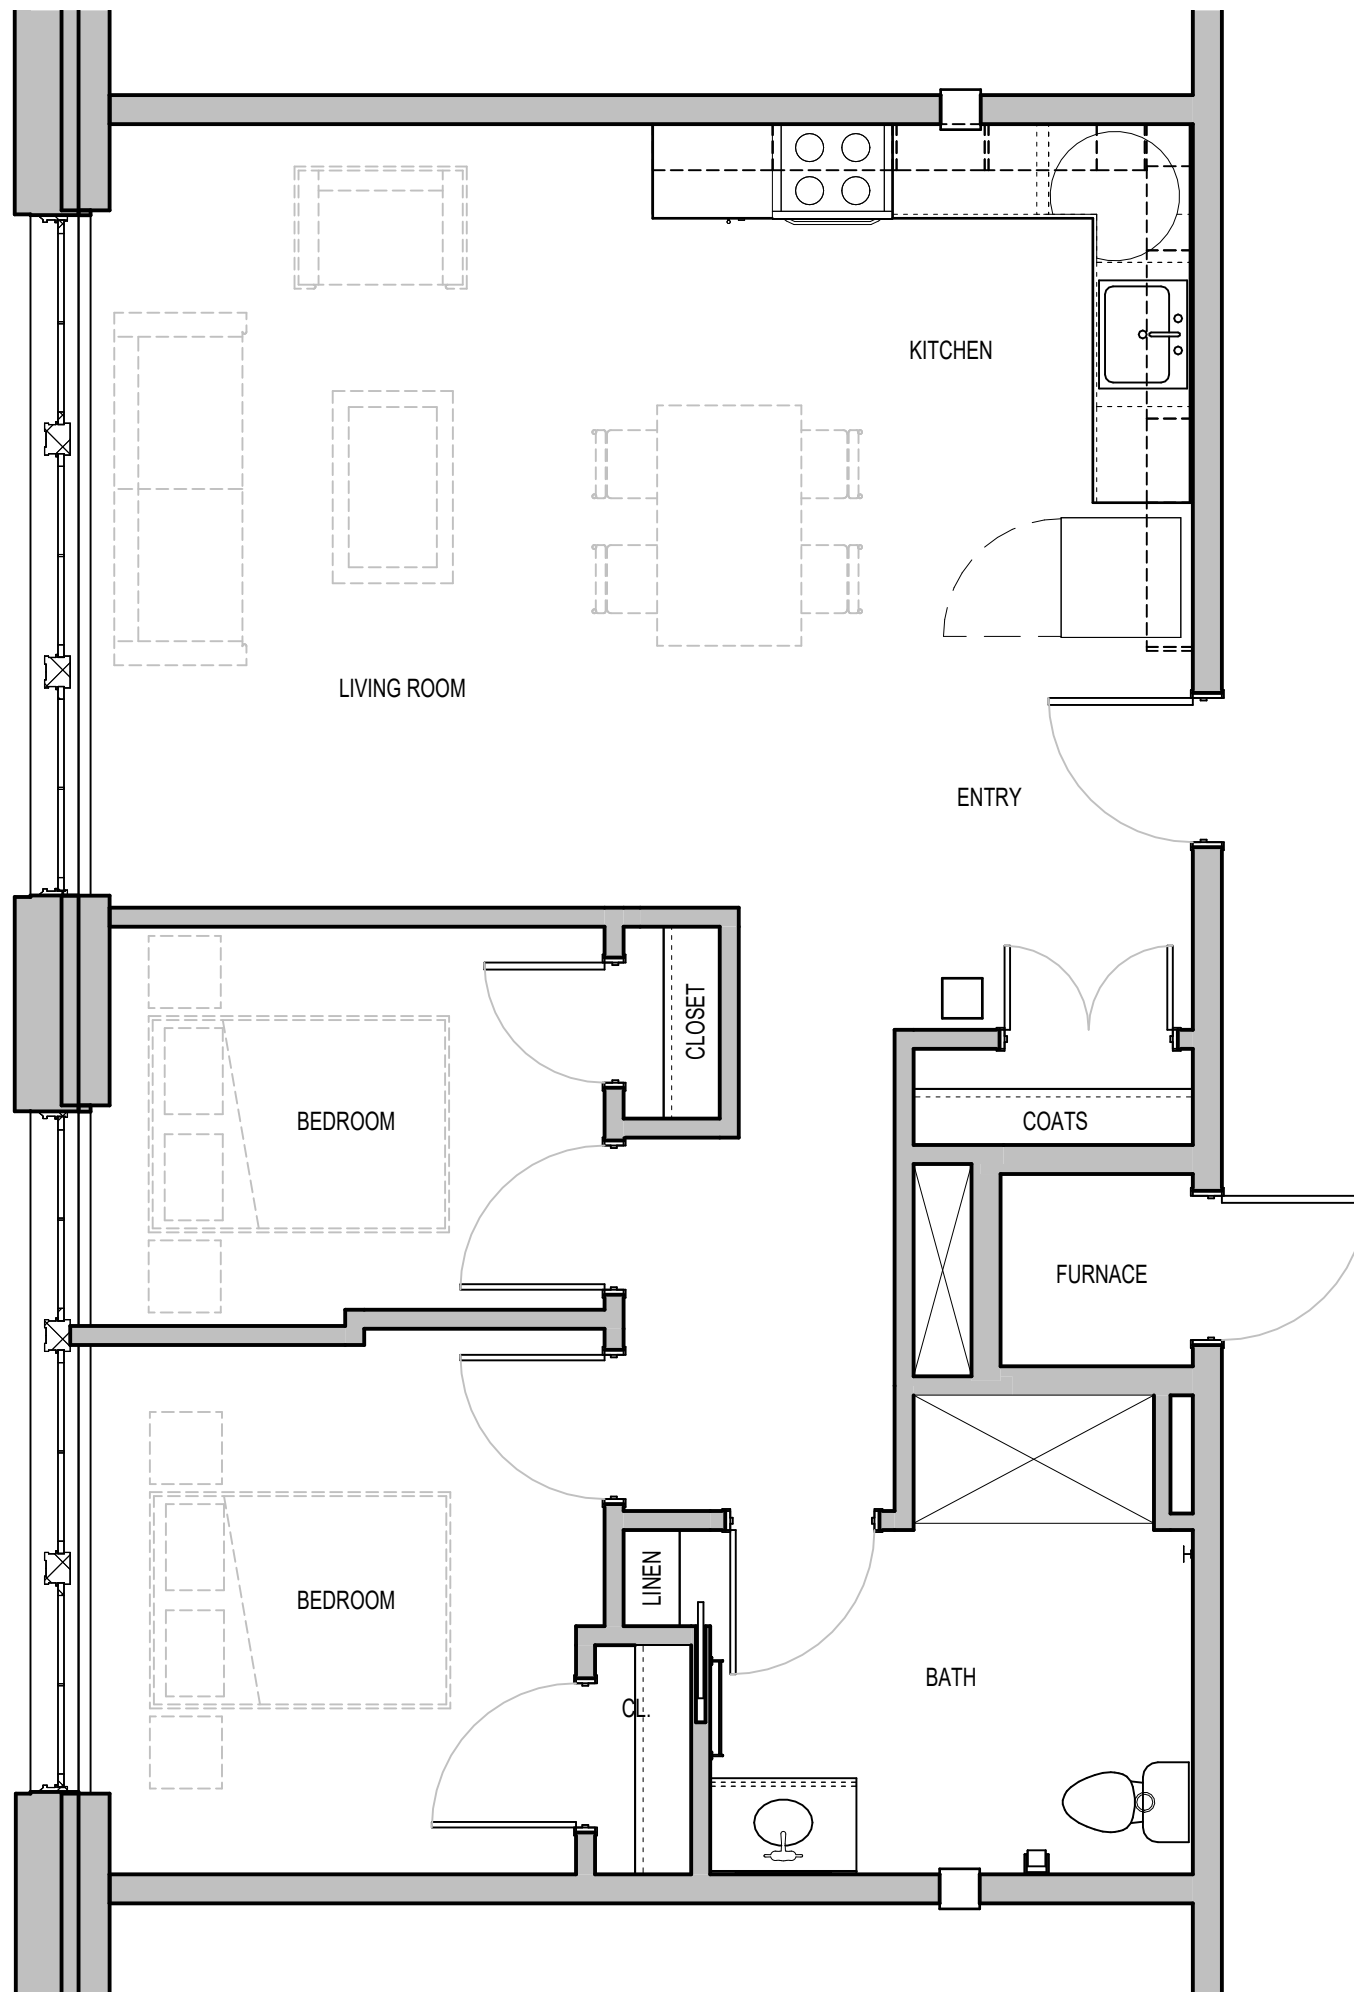

FLOOR PLAN - UNIT TYPE 1A

1 BEDROOM APARTMENT

-  (AV) MOBILITY IMPAIRED AND AUDIO / VISUAL UNITS
-  AUDIO / VISUAL UNITS ONLY

UNIT TYPE 1A		
APT #	AREA	BATH FIXTURE
009	730 SF	ROLL-IN-SHOWER
011	725 SF	ROLL-IN-SHOWER
012	724 SF	ROLL-IN-SHOWER
013	723 SF	ROLL-IN-SHOWER
014	721 SF	ROLL-IN-SHOWER
015	720 SF	ROLL-IN-SHOWER
016	716 SF	ROLL-IN-SHOWER
018	722 SF	ROLL-IN-SHOWER
019	719 SF	ROLL-IN-SHOWER
020	719 SF	BATHTUB
113	726 SF	ROLL-IN-SHOWER
114	725 SF	ROLL-IN-SHOWER
115	721 SF	ROLL-IN-SHOWER
116	722 SF	ROLL-IN-SHOWER
117	722 SF	ROLL-IN-SHOWER
118	723 SF	ROLL-IN-SHOWER
119	718 SF	ROLL-IN-SHOWER
122	721 SF	ROLL-IN-SHOWER
123	719 SF	ROLL-IN-SHOWER
124	721 SF	BATHTUB
125	716 SF	BATHTUB
213	724 SF	ROLL-IN-SHOWER
214	725 SF	ROLL-IN-SHOWER
215	722 SF	ROLL-IN-SHOWER
216	722 SF	ROLL-IN-SHOWER
217	721 SF	ROLL-IN-SHOWER
218	721 SF	ROLL-IN-SHOWER
219	718 SF	ROLL-IN-SHOWER
222	721 SF	ROLL-IN-SHOWER
223	721 SF	ROLL-IN-SHOWER
224	720 SF	BATHTUB
225	720 SF	BATHTUB
226	694 SF	BATHTUB

FLOOR PLAN - UNIT TYPE 1D

1 BEDROOM APARTMENT

ALL TYPE 1D UNITS ARE ADAPTABLE ONLY
NOT CURRENTLY FULLY ACCESSIBLE

UNIT TYPE 1D		
APT #	AREA	BATH FIXTURE
112	638 SF	BATHTUB

FLOOR PLAN - UNIT TYPE 1E

1 BEDROOM APARTMENT

ALL TYPE 1E UNITS ARE ADAPTABLE ONLY
NOT CURRENTLY FULLY ACCESSIBLE

UNIT TYPE 1E		
APT #	AREA	BATH FIXTURE
003	656 SF	BATHTUB
103	662 SF	BATHTUB
203	664 SF	BATHTUB
303	667 SF	BATHTUB
403	672 SF	BATHTUB

FLOOR PLAN - UNIT TYPE 1F

1 BEDROOM APARTMENT

ALL TYPE 1F UNITS ARE ADAPTABLE ONLY
NOT CURRENTLY FULLY ACCESSIBLE

UNIT TYPE 1F		
APT #	Area	BATH FIXTURE
220	712 SF	BATHTUB
320	710 SF	BATHTUB
420	705 SF	BATHTUB