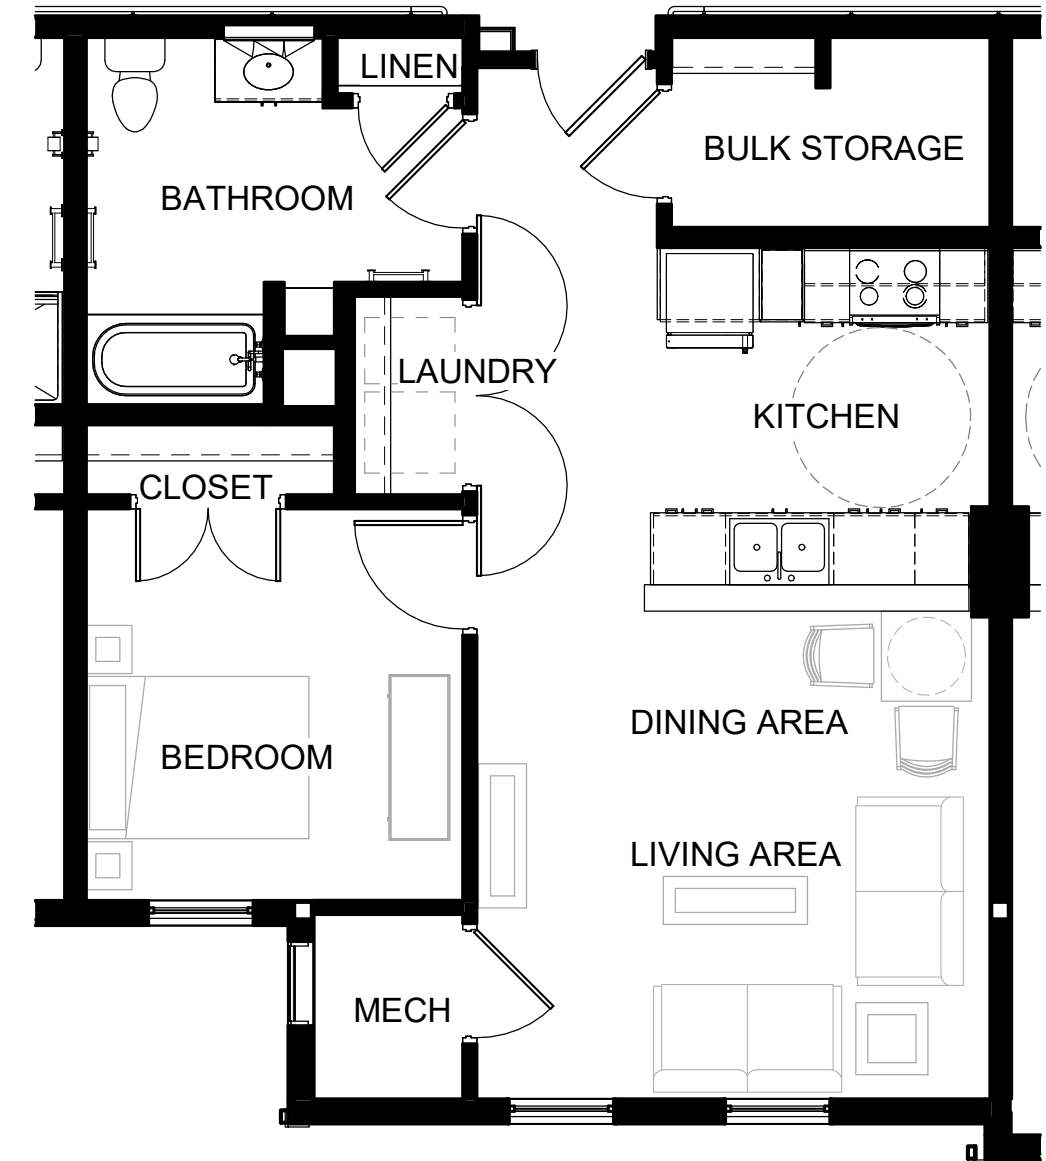

2 Typical 1-Bedroom Unit  
3/16" = 1'-0"

1 Typical 1-Bedroom Unit  
3/16" = 1'-0"